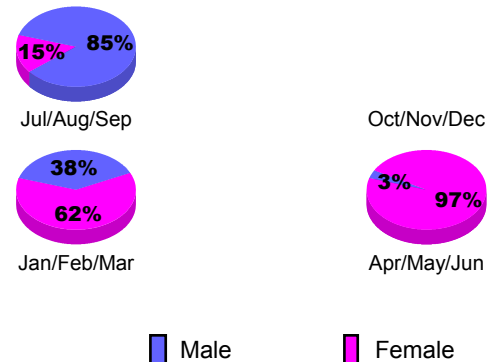

MEMBERSHIP

Month	Net Memb Goal	Actual New Memb	Actual Dropped Memb	Gain/Loss of Memb
2012-2013				
Jul/Aug/Sep	-14	9	29	-20
Oct/Nov/Dec	-2	12	22	-10
Jan/Feb/Mar	28	38	27	11
Apr/May/Jun	-2	71	42	29
Totals	10	130	120	10

Club Results 2012-2013

Goal, New, Dropped, Gain/Loss

Membership Results 2012-2013

Goal, New, Dropped, Gain/Loss

YTD Status Quo Clubs 2012-2013

Status Quo Clubs Compared to Status Quo Members

Gender Comparison 2012-2013