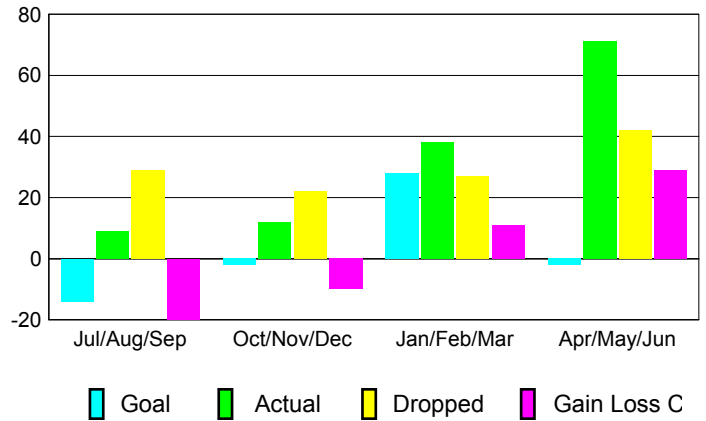

GMT: **JØRN ANDERSEN**

Location: **FINLAND**

GMT CA: **4**

CLUBS

Month	New Club Goal	Actual New Clubs	Actual Dropped Clubs	Gain/Loss of Clubs
2012-2013				
Jul/Aug/Sep	0	0	0	0
Oct/Nov/Dec	0	0	0	0
Jan/Feb/Mar	1	0	0	0
Apr/May/Jun	0	1	0	1
Totals	1	1	0	1

MEMBERSHIP

Month	Net Memb Goal	Actual New Memb	Actual Dropped Memb	Gain/Loss of Memb
2012-2013				
Jul/Aug/Sep	-14	9	29	-20
Oct/Nov/Dec	-2	12	22	-10
Jan/Feb/Mar	28	38	27	11
Apr/May/Jun	-2	71	42	29
Totals	10	130	120	10

Club Results 2012-2013

Goal, New, Dropped, Gain/Loss

Membership Results 2012-2013

Goal, New, Dropped, Gain/Loss

YTD Status Quo Clubs 2012-2013

Status Quo Clubs Compared to Status Quo Members

Gender Comparison 2012-2013